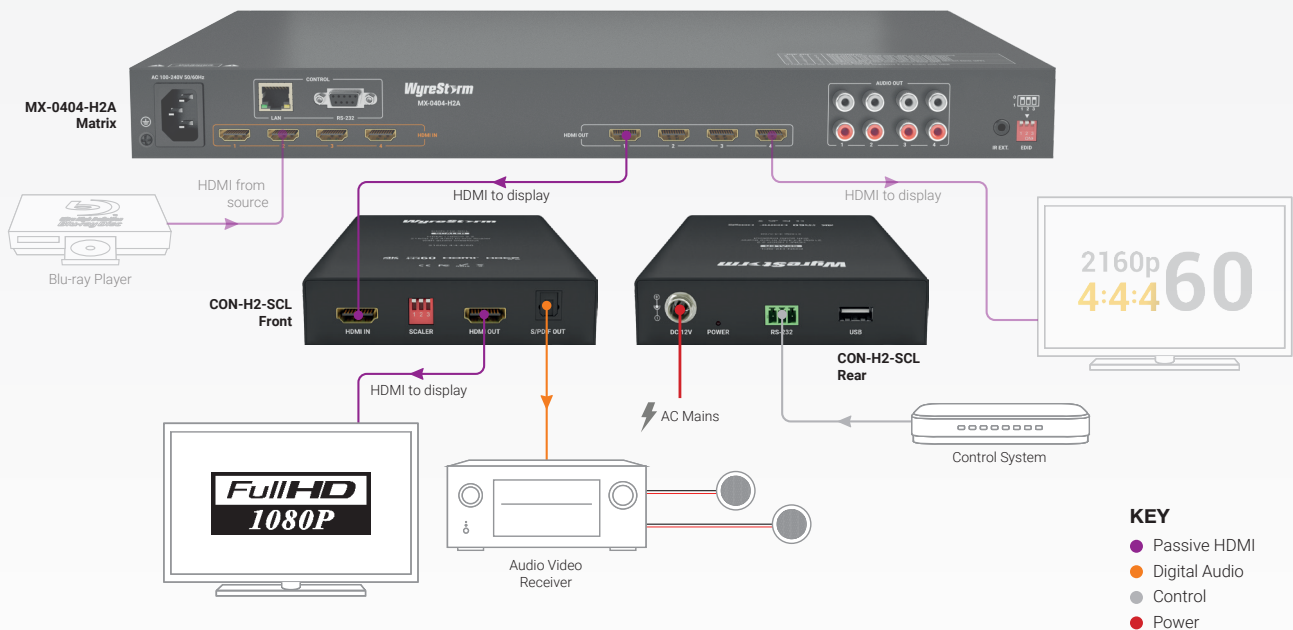

Right Product for the Right Application.

Note: WyreStorm reserves the right to change product specification, appearance or dimensions of this product at any time without prior notice.