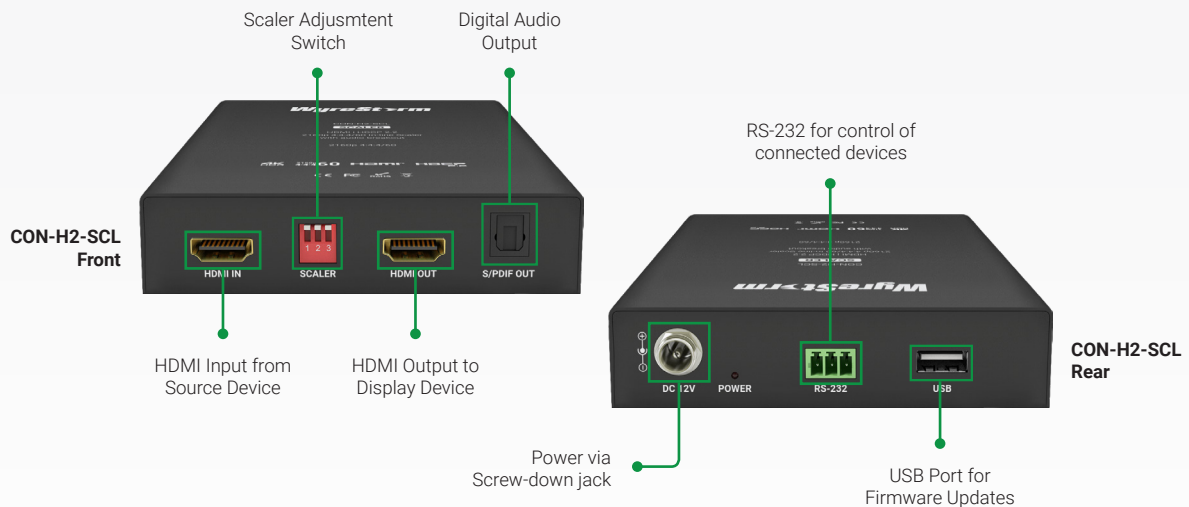

2160p 4:4:4/60 In-Line HDMI Scaler with Audio Breakout

CON-H2-SCL

WyreStorm - Because the Technology Matters.

Introduction

An essential tool when mixing 4K & 2K screens on the same distribution system, the CON-H2-SCL enables in-line scaling of HDMI content. An HDMI signal from a source device, DA or matrix is converted so that it can be accepted by the connected display. Via a powerful scaling chip, 4K/60 4:4:4 or 4:2:0 can be down-scaled to as low as 480P; likewise, content can be up-scaled to 4K/60 4:4:4. Set up & configuration is done using a simple PC tool which is part of WyreStorm Management Suite V1.6. The software tool allows management of the scaling function and EDID via a simple interface.

Key Features

- Scales any incoming HDMI content to as low as 800x600 or up to 4096x2160
- Compatible with incoming 18Gbps HDMI content up to 2160p 4:4:4/60
- Converts HDR content and removes metadata for compatibility with all displays
- Converts HDCP encryption to match that of a connected display or projector
- Optical audio output for de-embedded source audio (2ch PCM)
- Setup & configuration via simple PC configuration tool (WyreStorm Management Suite v1.6 or higher)
- Powered by 12v DC power supply (US, UK, EU and AU PSU pins included)
- Mounting brackets included
- USB-3-pin phoenix cable required for setup (not included) - use p/n CAB-USB-PX1
- Full scaling list: Auto set (based on EDID from display) 4096x2160/60 4096x2160/30 4096x2160/25 4096x2160/24 3840x2160/60 3840x2160/50 3840x2160/30 3840x2160/25 3840x2160/24 1920x1200/60 1920x1080/60 1920x1080/50 1280x720/60 1280x720/50 1680x1050/60 1600x1200/60 1600x900/60 1440x900/60 1366x768/60 1360x768/60 1280x1024/60 1280x960/60 1280x800/60 1280x768/60 1024x768/60 800x600/60

In the Box

1x CON-H2-SCL
1x DC 12V 2A Power Supply (US/UK/EU/AU)
3x 3-Pin Terminal Block

2x Mounting Brackets
1x Quickstart Guide