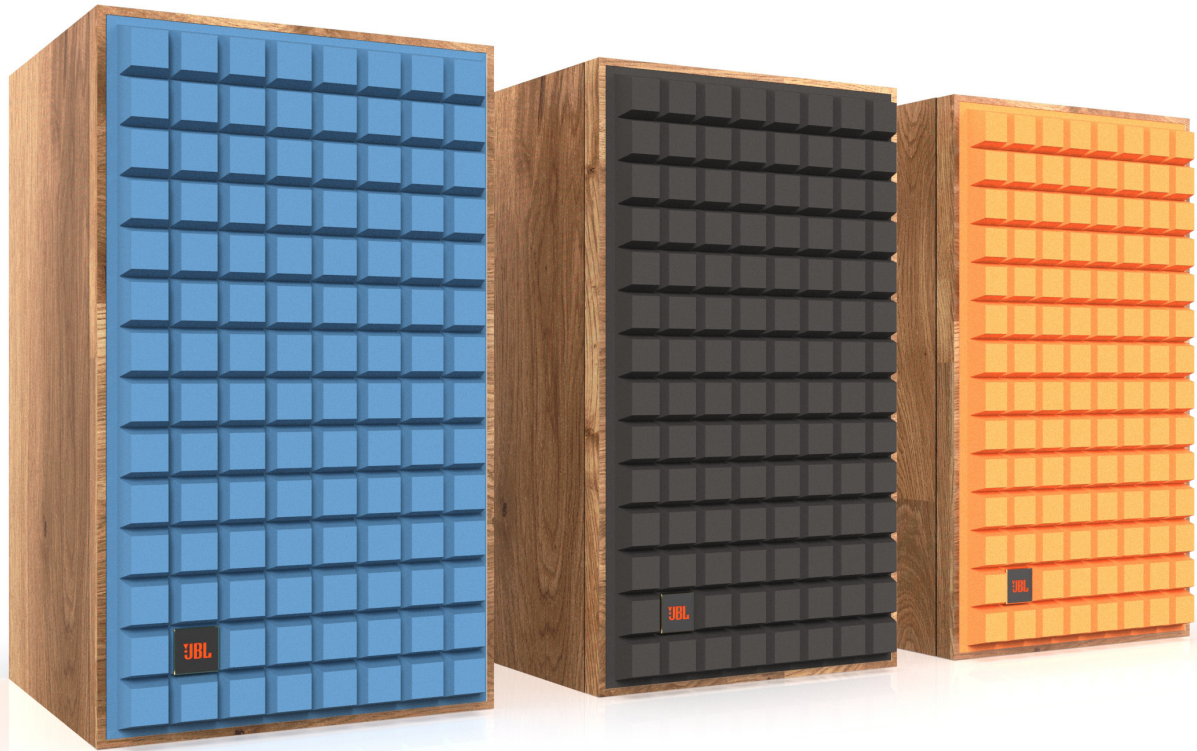

L52 Classic

5.25-inch (130mm) 2-way Bookshelf Loudspeaker

JBL

JBL Sound: A Heritage of Excellence

JBL Loudspeakers have been a top choice of music and movie professionals for nearly 75 years. They provide incredible sound in movie theaters, concert venues, recording studios and houses of worship worldwide. But you don't need to be a professional to enjoy legendary JBL sound. Our home products and systems leverage the same cutting edge technology and acoustic science the pros rely on.

JBL L52 Classic 2-Way Bookshelf Loudspeaker

Designed and engineered in JBL's world-famous acoustic engineering facility in Northridge, California, the L52 Classic is a 5.25-inch (130mm) 2-way loudspeaker featuring JBL's advanced acoustic technologies in combination with the award-winning retro-inspired style of its larger family members. The vintage design of the L52 Classic features a genuine walnut wood veneer cabinet and choice of Quadrex foam grilles. Beneath this iconic exterior is a loudspeaker built from modern acoustic components, delivering legendary JBL sound sure to please any music lover.