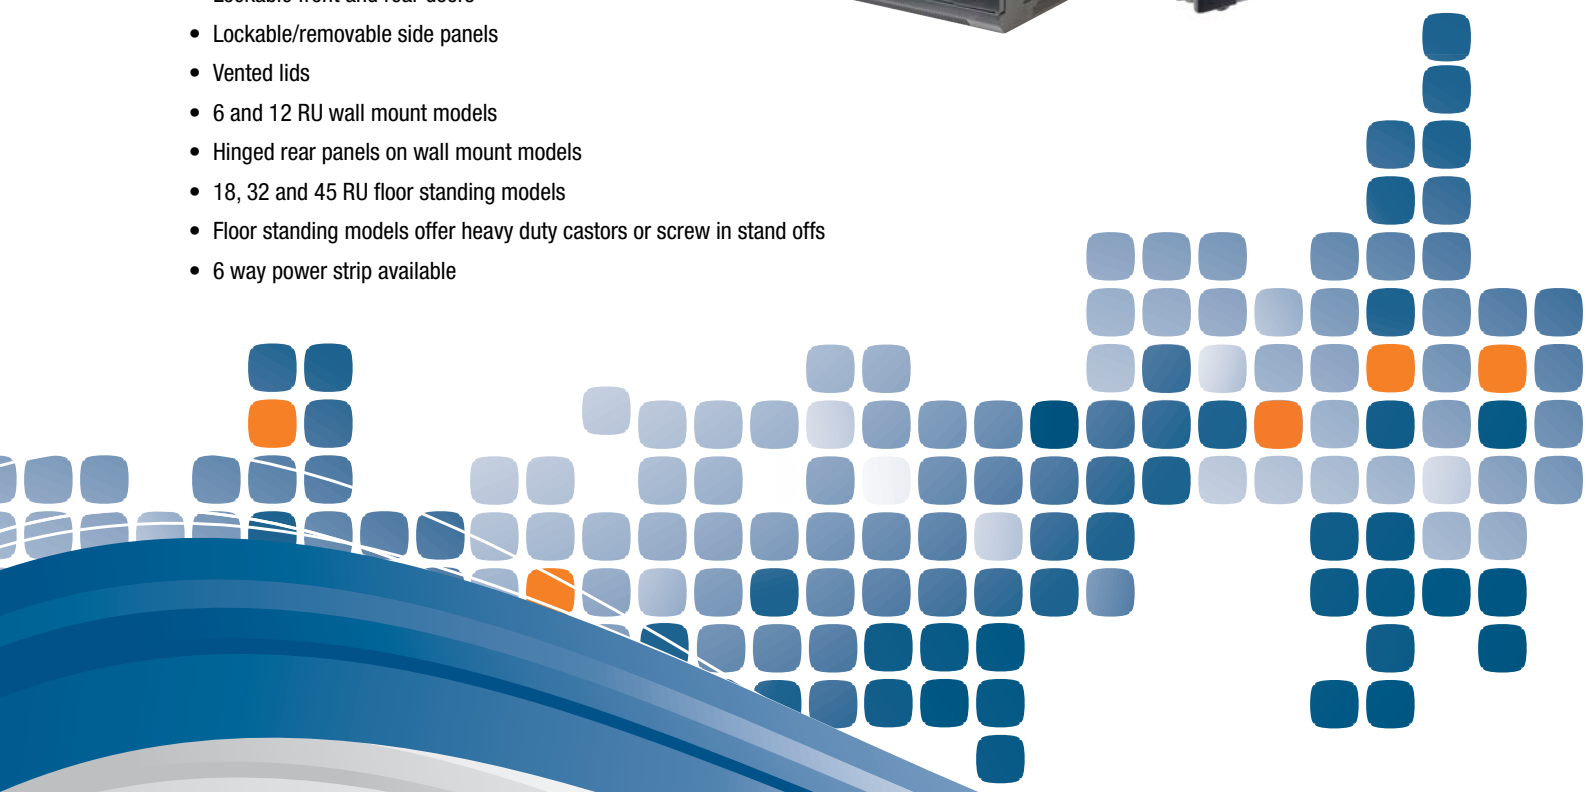

Australian Monitor

Integrator Racks

Rack Mounting Solutions

Australian Monitor has expanded its professional rack mounting solutions with a range of practical, flexible, beautifully finished "Integrator Racks". Available in 6 and 12 RU wall mount versions and with 18, 32 and 45 RU floor mount variants, the Integrator range of racks are a sturdy and cost effective rack mounting solution.

Features

- Lockable front and rear doors
- Lockable/removable side panels
- Vented lids
- 6 and 12 RU wall mount models
- Hinged rear panels on wall mount models
- 18, 32 and 45 RU floor standing models
- Floor standing models offer heavy duty castors or screw in stand offs
- 6 way power strip available