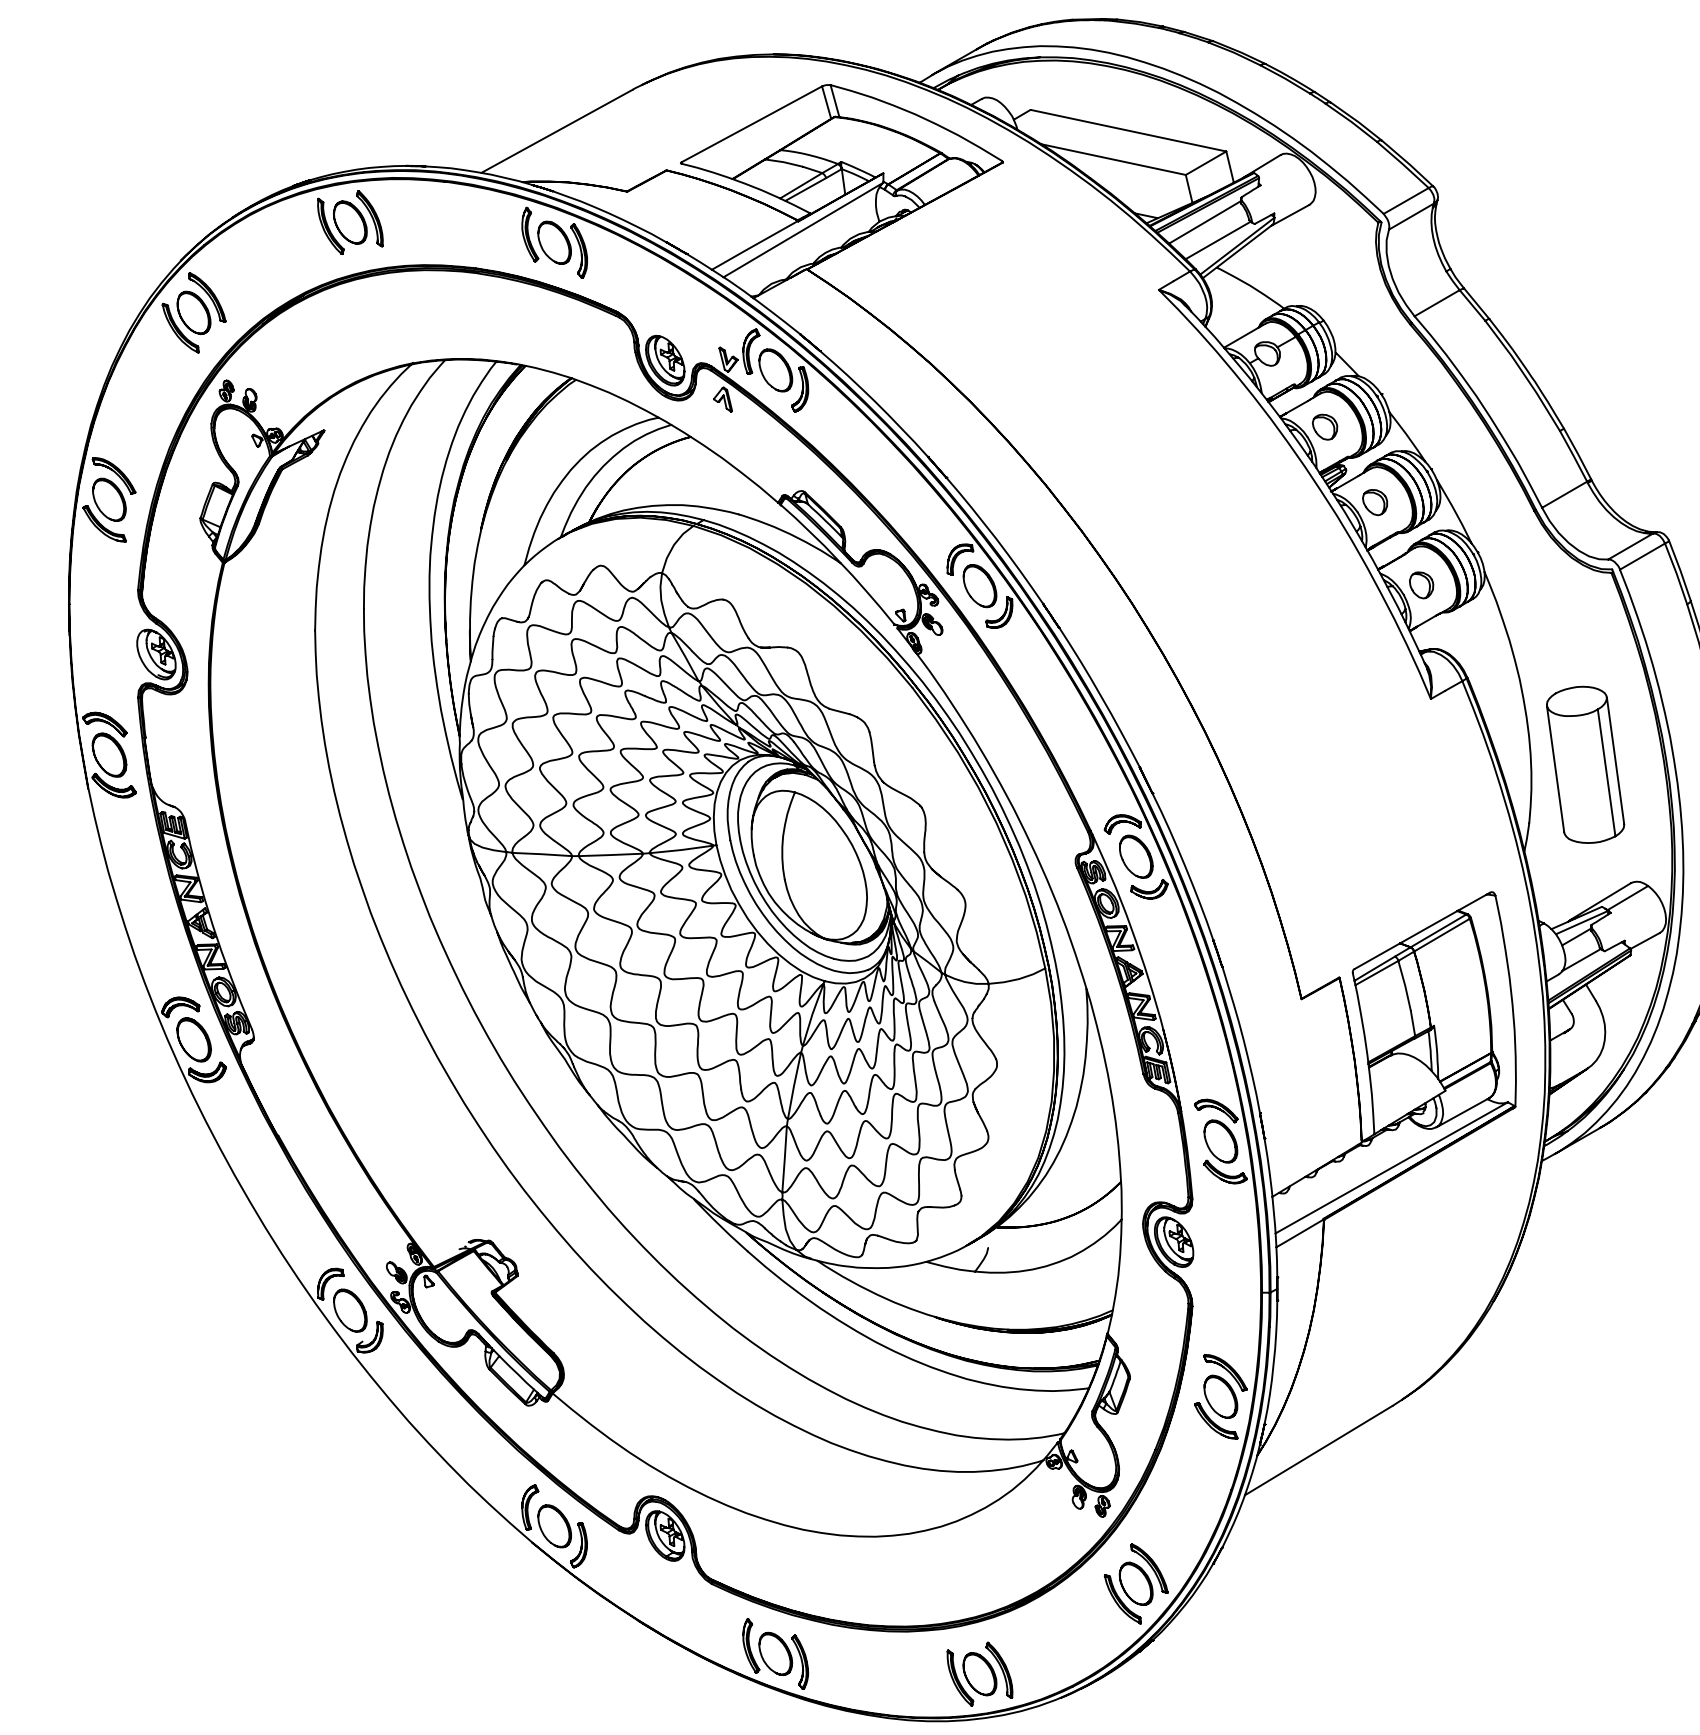

FRONT

BACK / MINIMUM CUTOUT

MOUNTING DEPTH

MICRO TRIM GRILLE

TRIMLESS GRILLE

ISOMETRIC

SONANCE

991 Calle Amanecer, San Clemente, CA.
92673
58800 2-7777 949 492-7777
FAX 949 361-5579
www.sonance.com

VX86R SST

SCALE: 4 : 5
DRAWN BY: Roy
SHEET: 01

DRWN - PART NUMBER

REV.