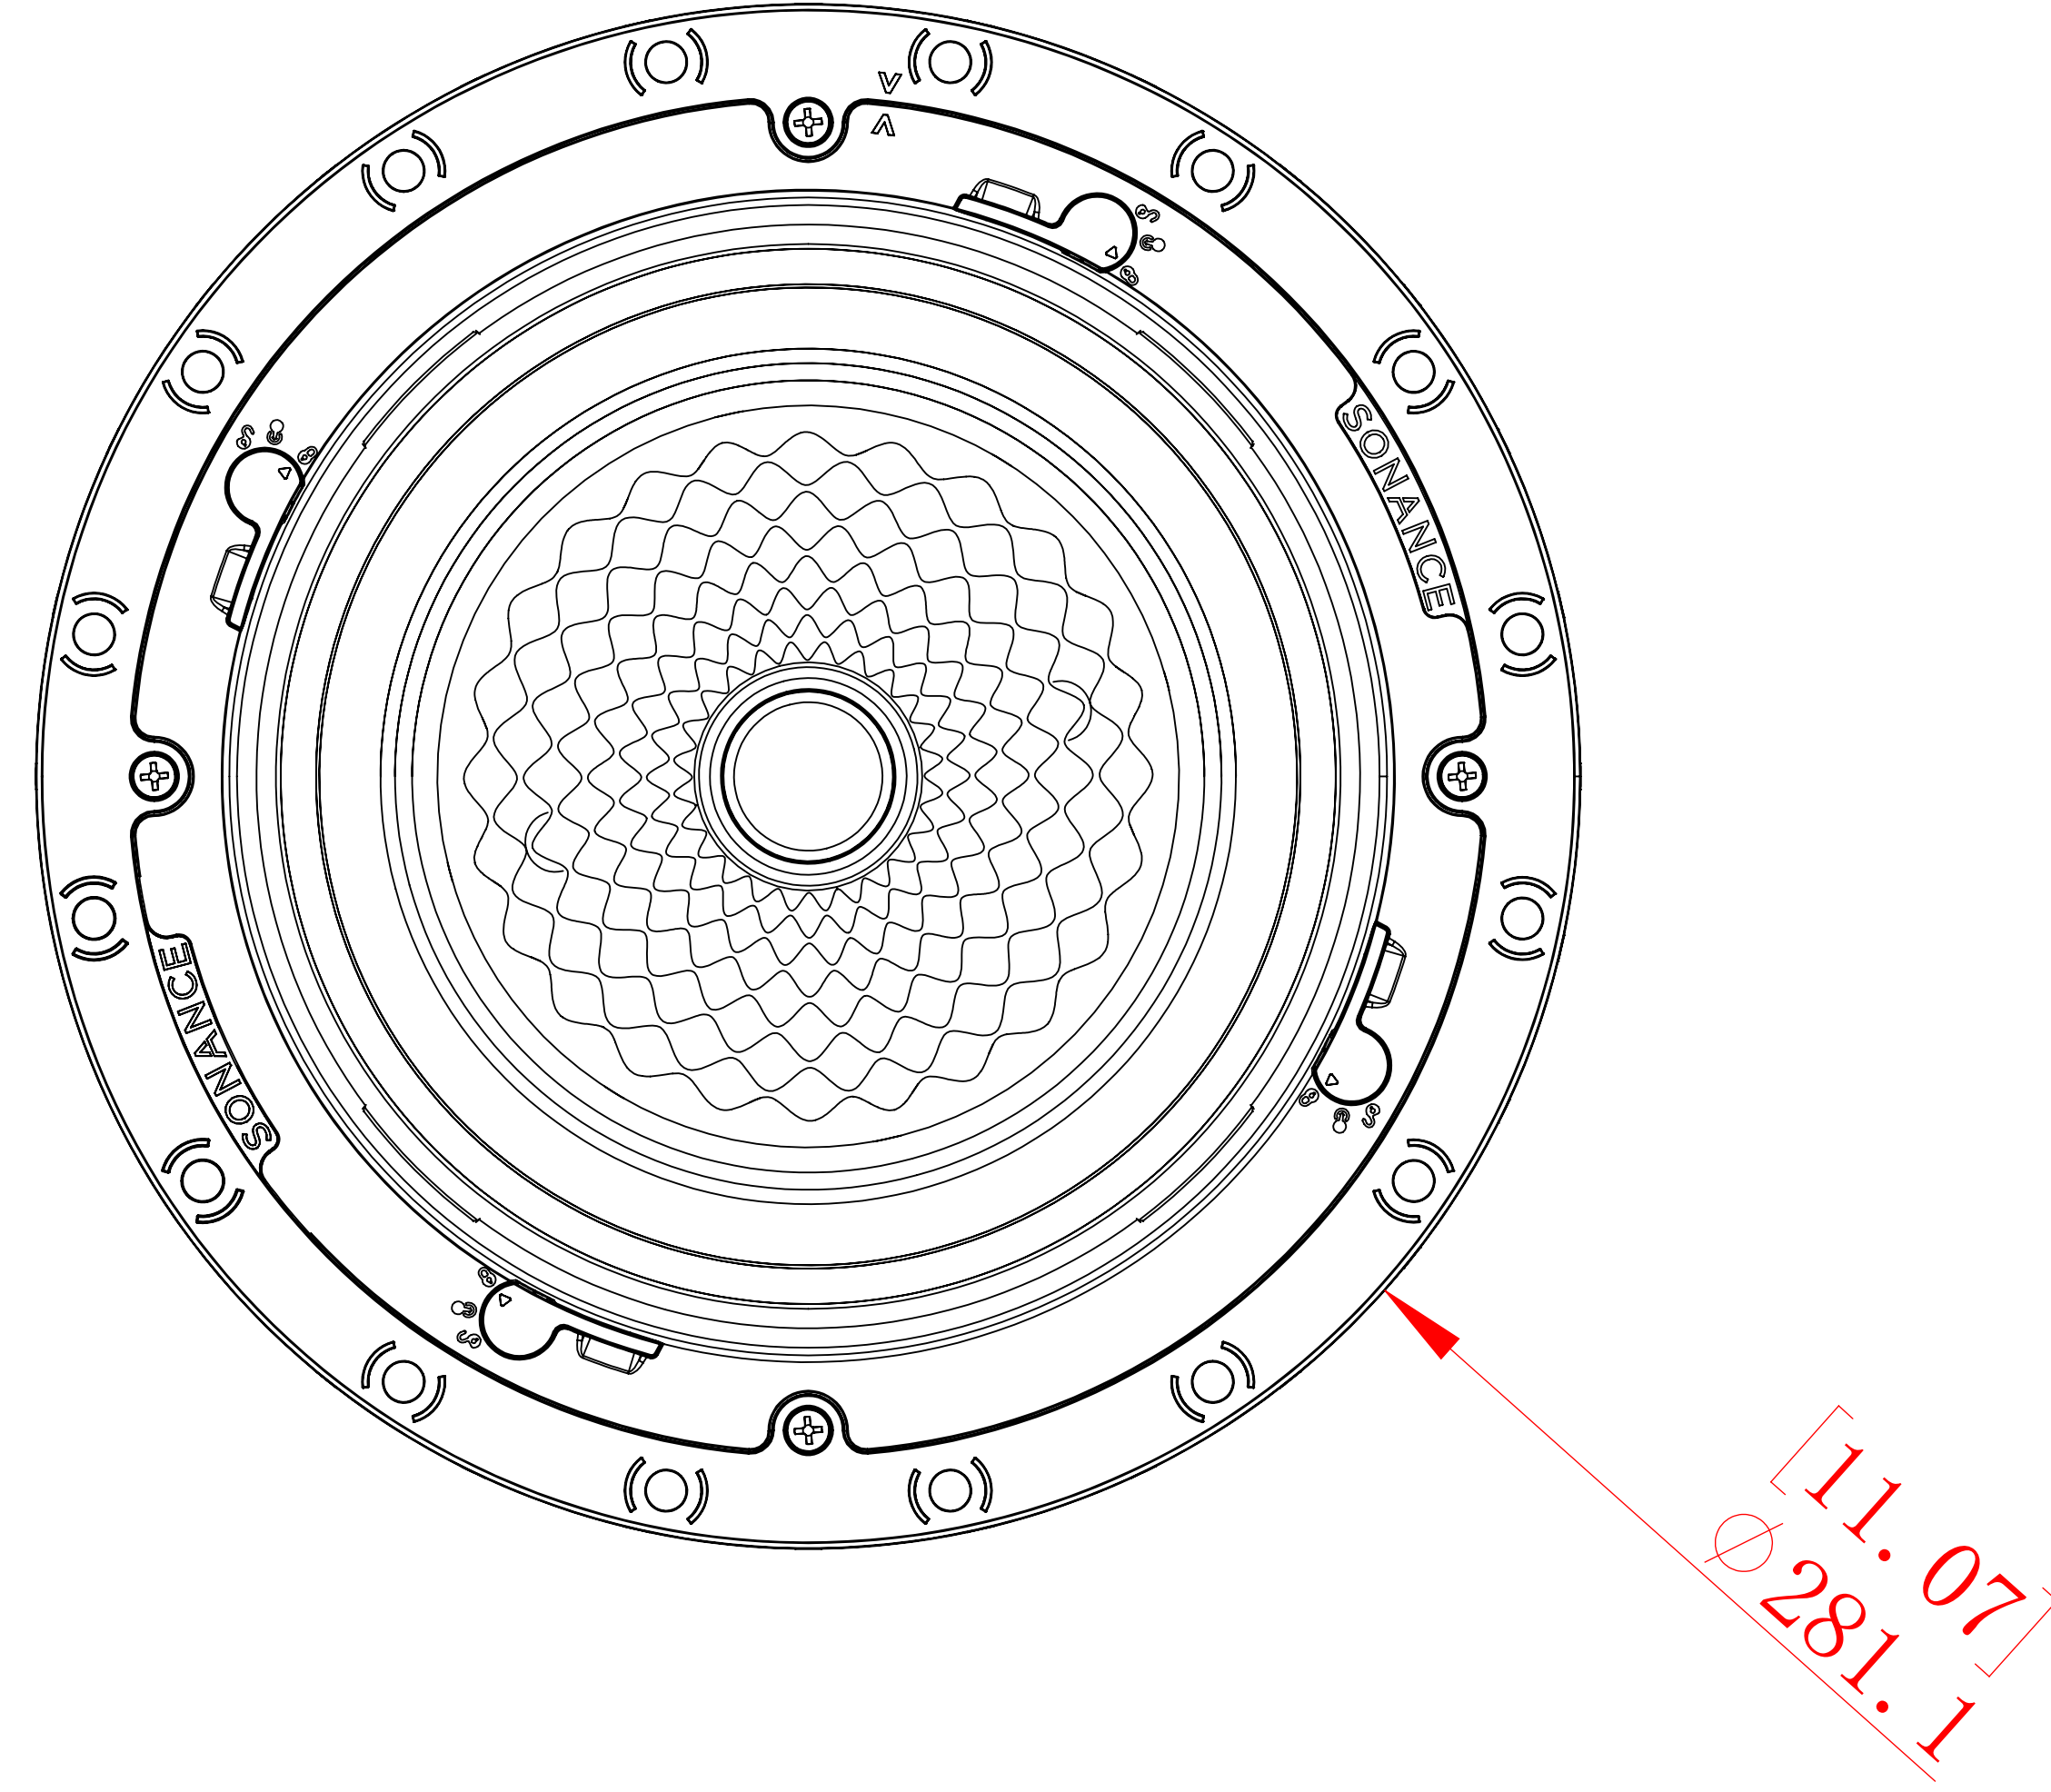

FRONT

BACK / MINIMUM CUTOUT

MOUNTING DEPTH

MICRO TRIM GRILLE

TRIMLESS GRILLE

ISOMETRIC

SONANCE

991 Calle Amanecer, San Clemente, CA.
92673
58800 2-7777 949 492-7777
FAX 949 361-5579
www.sonance.com

VX86R SST

SCALE: 4 : 5
DRAWN BY: Roy
SHEET: 01

DRWN - PART NUMBER

REV.