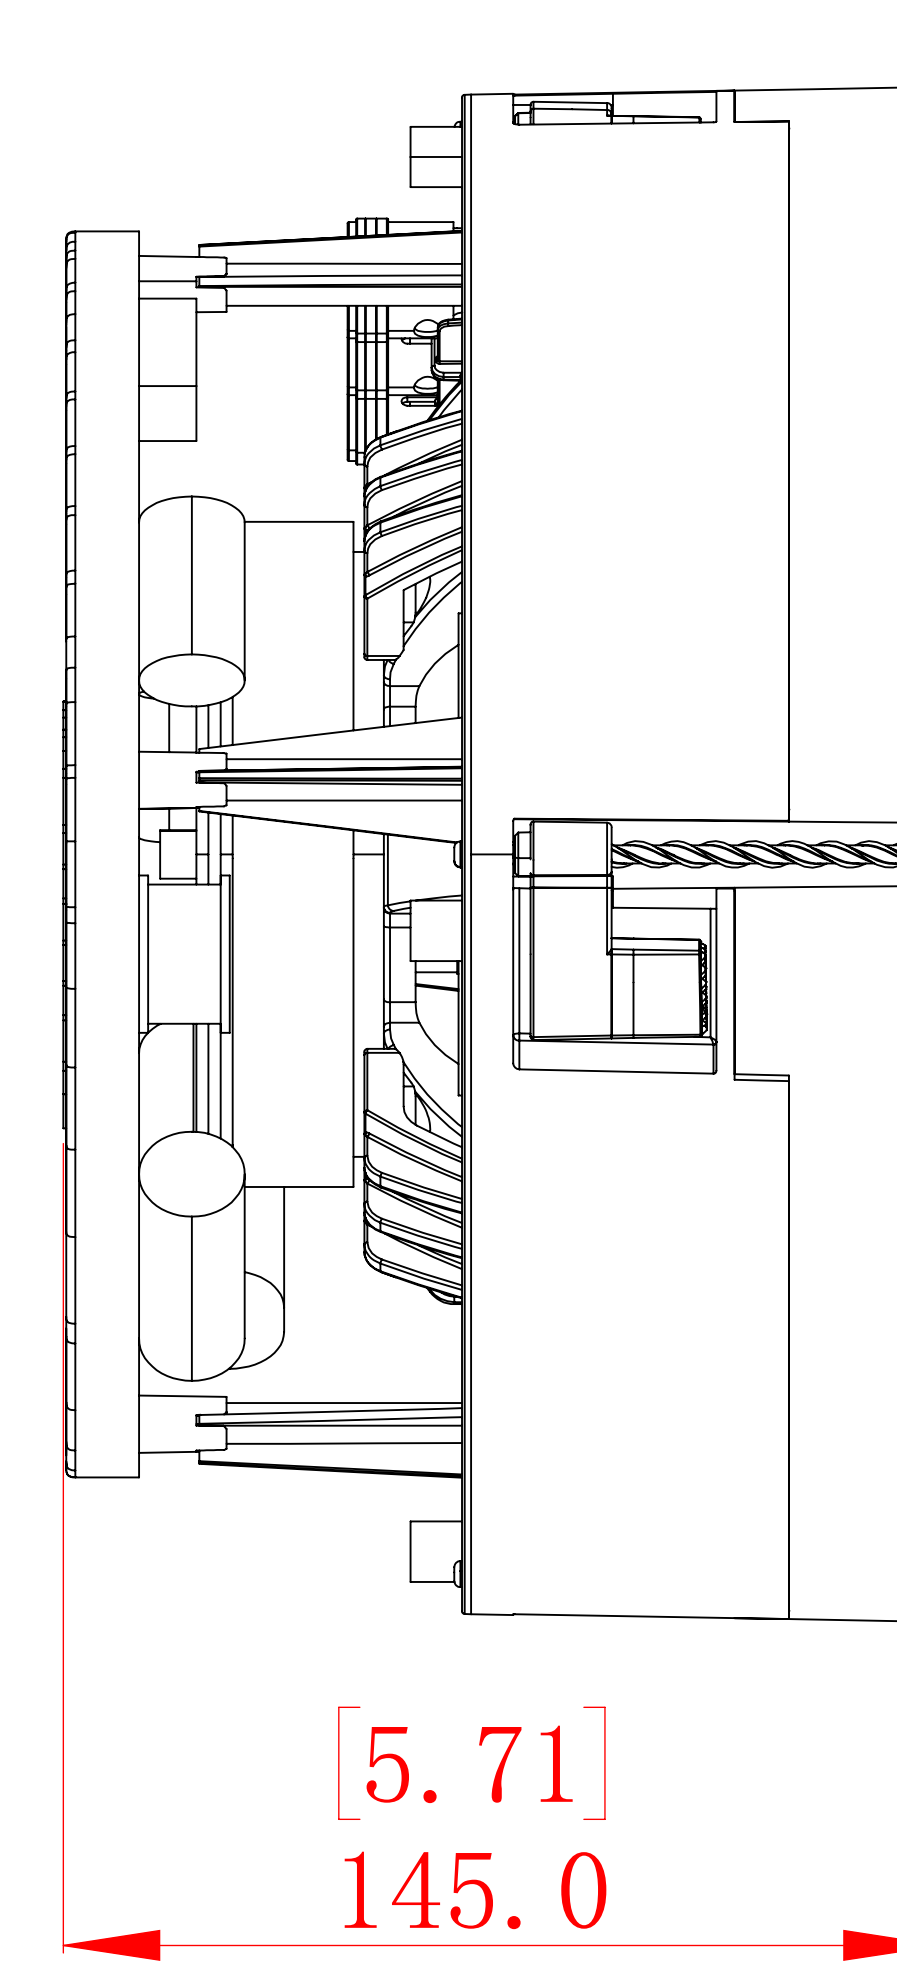

FRONT

BACK / MINIMUM CUTOUT

MOUNTING DEPTH

MICRO TRIM GRILLE

TRIMLESS GRILLE

ISOMETRIC

SONANCE

991 Calle Amanecer, San Clemente, CA.
92673
58800 2-7777 949 492-7777
FAX 949 361-5579
www.sonance.com

VX86R SST

SCALE: 4 : 5
DRAWN BY: Roy
SHEET: 01

DRWN - PART NUMBER

REV.