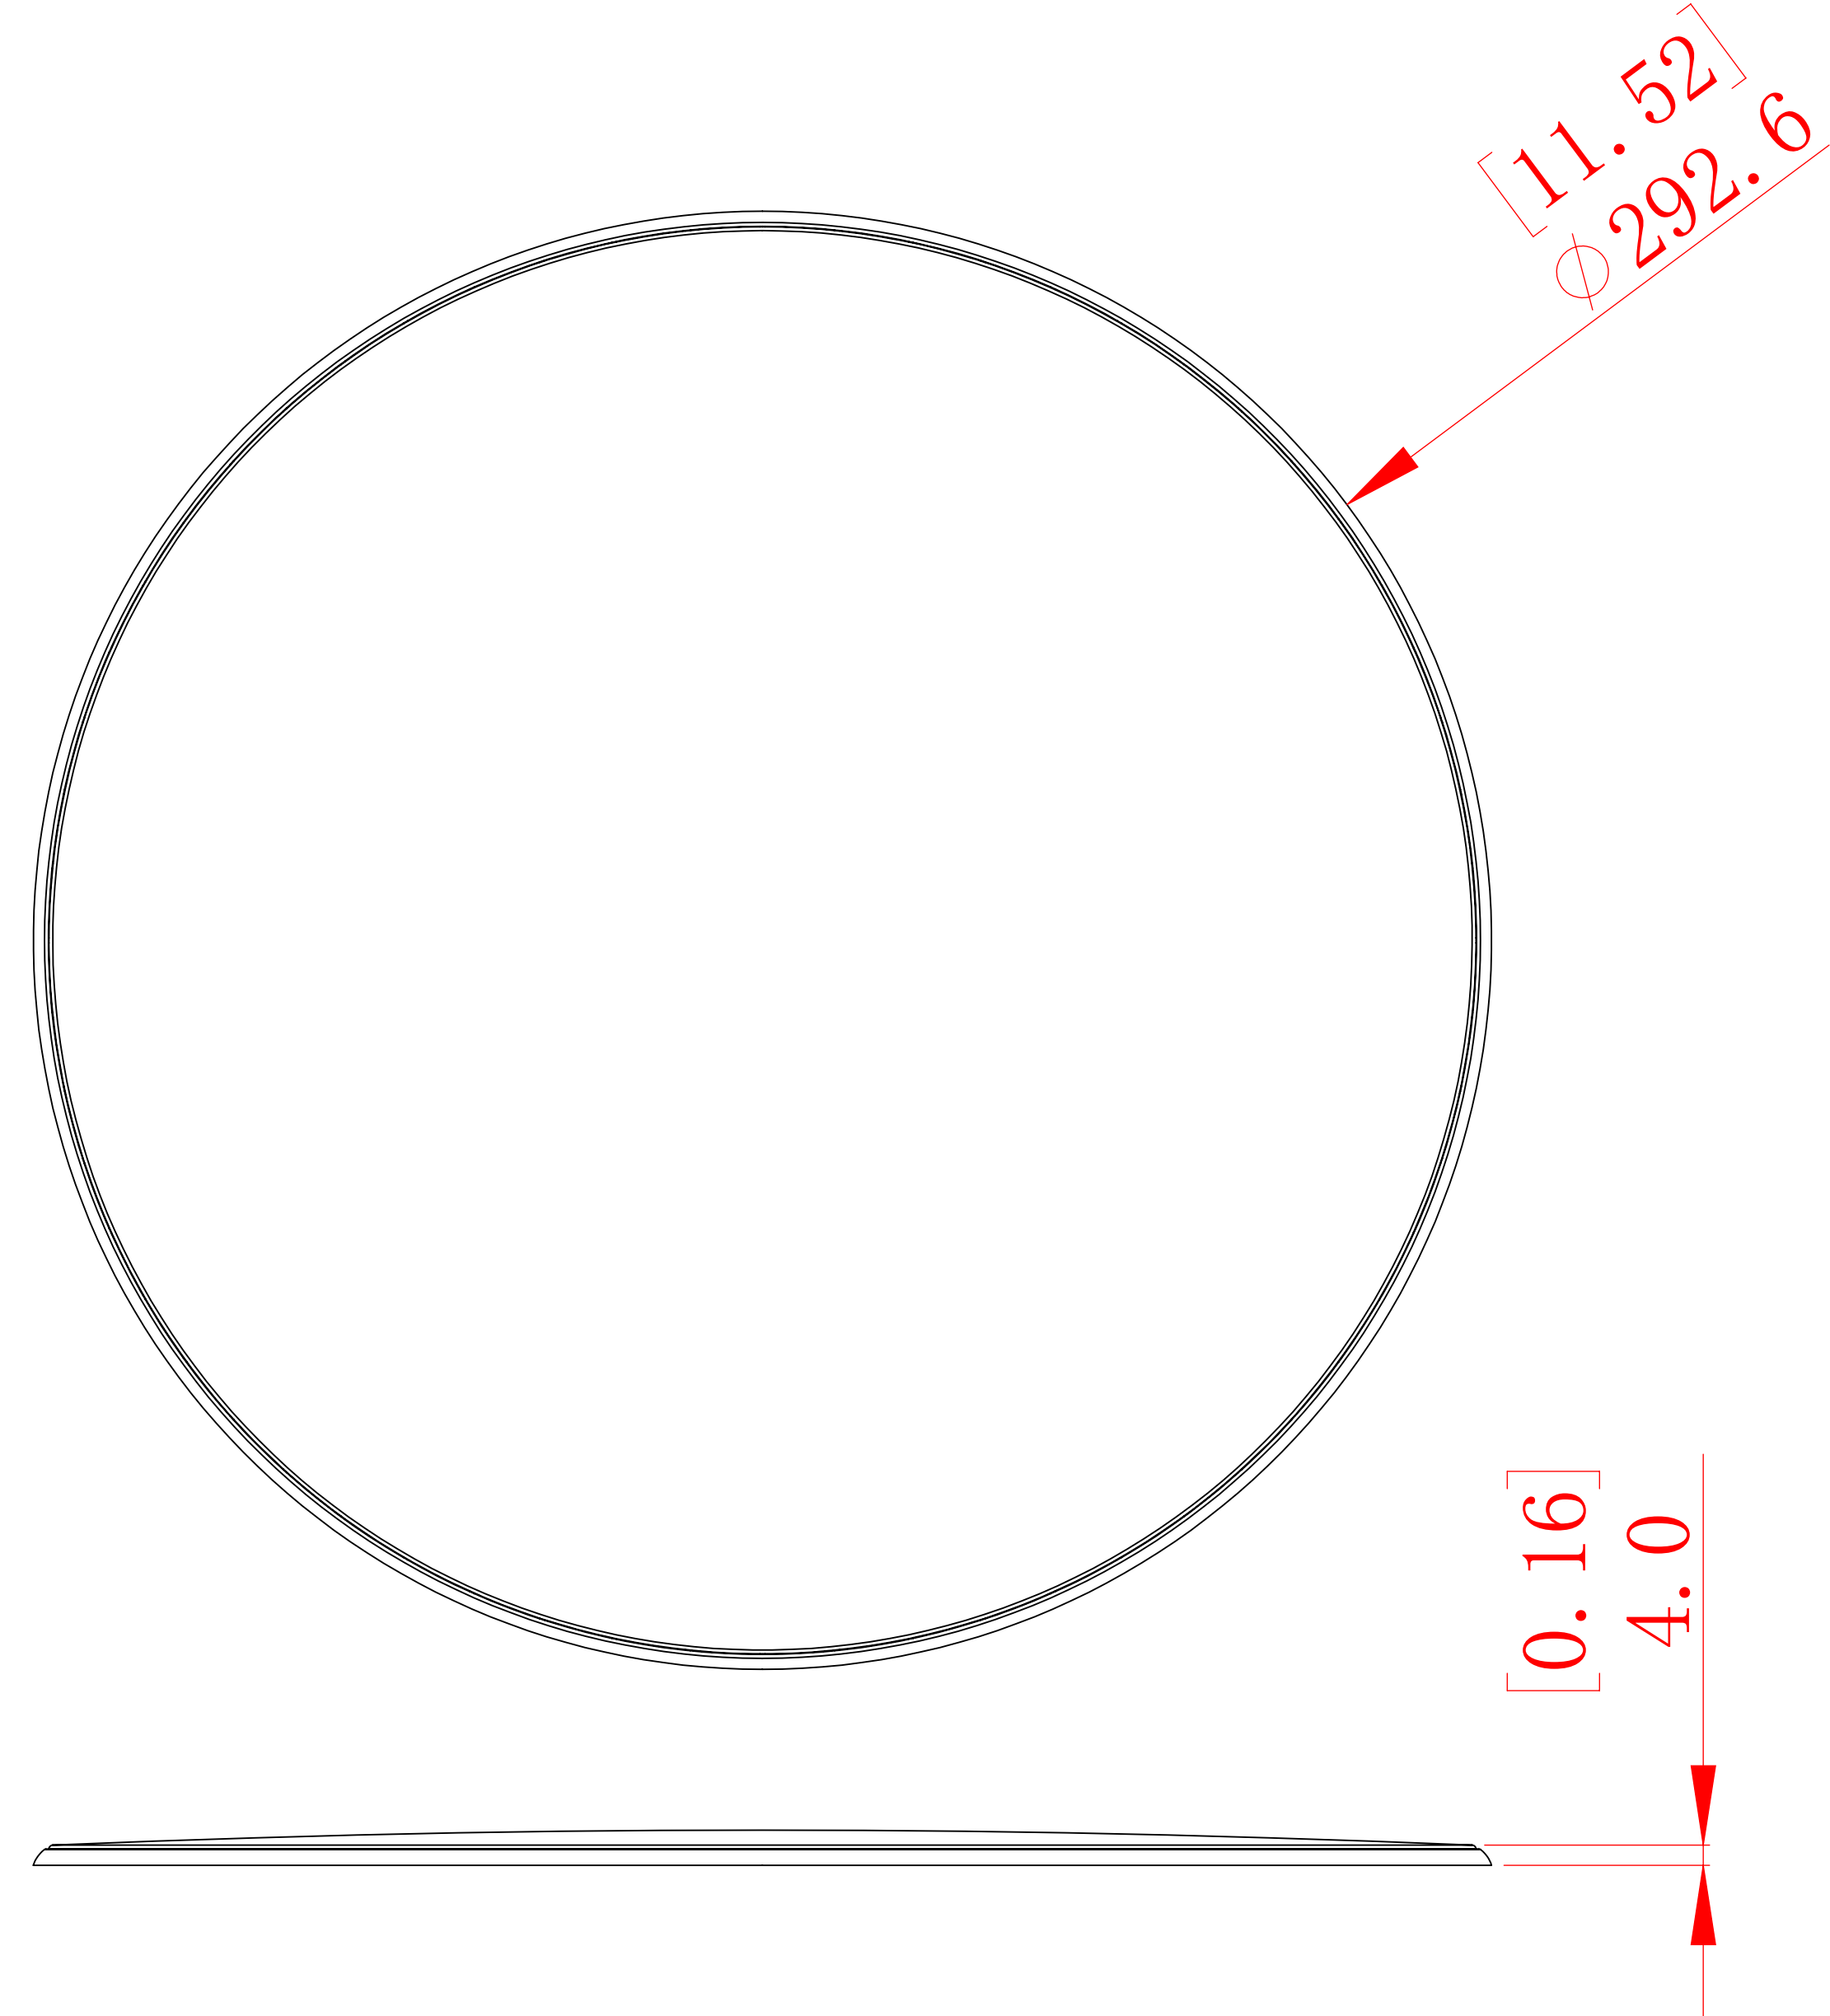

FRONT

BACK / MINIMUM CUTOUT

MOUNTING DEPTH

MICRO TRIM GRILLE

TRIMLESS GRILLE

ISOMETRIC

SONANCE

991 Calle Amanecer, San Clemente, CA.
92673
58800 2-7777 949 492-7777
FAX 949 361-5579
www.sonance.com

VX86R SST

SCALE: 4 : 5
DRAWN BY: Roy
SHEET: 01

DRWN - PART NUMBER

REV.