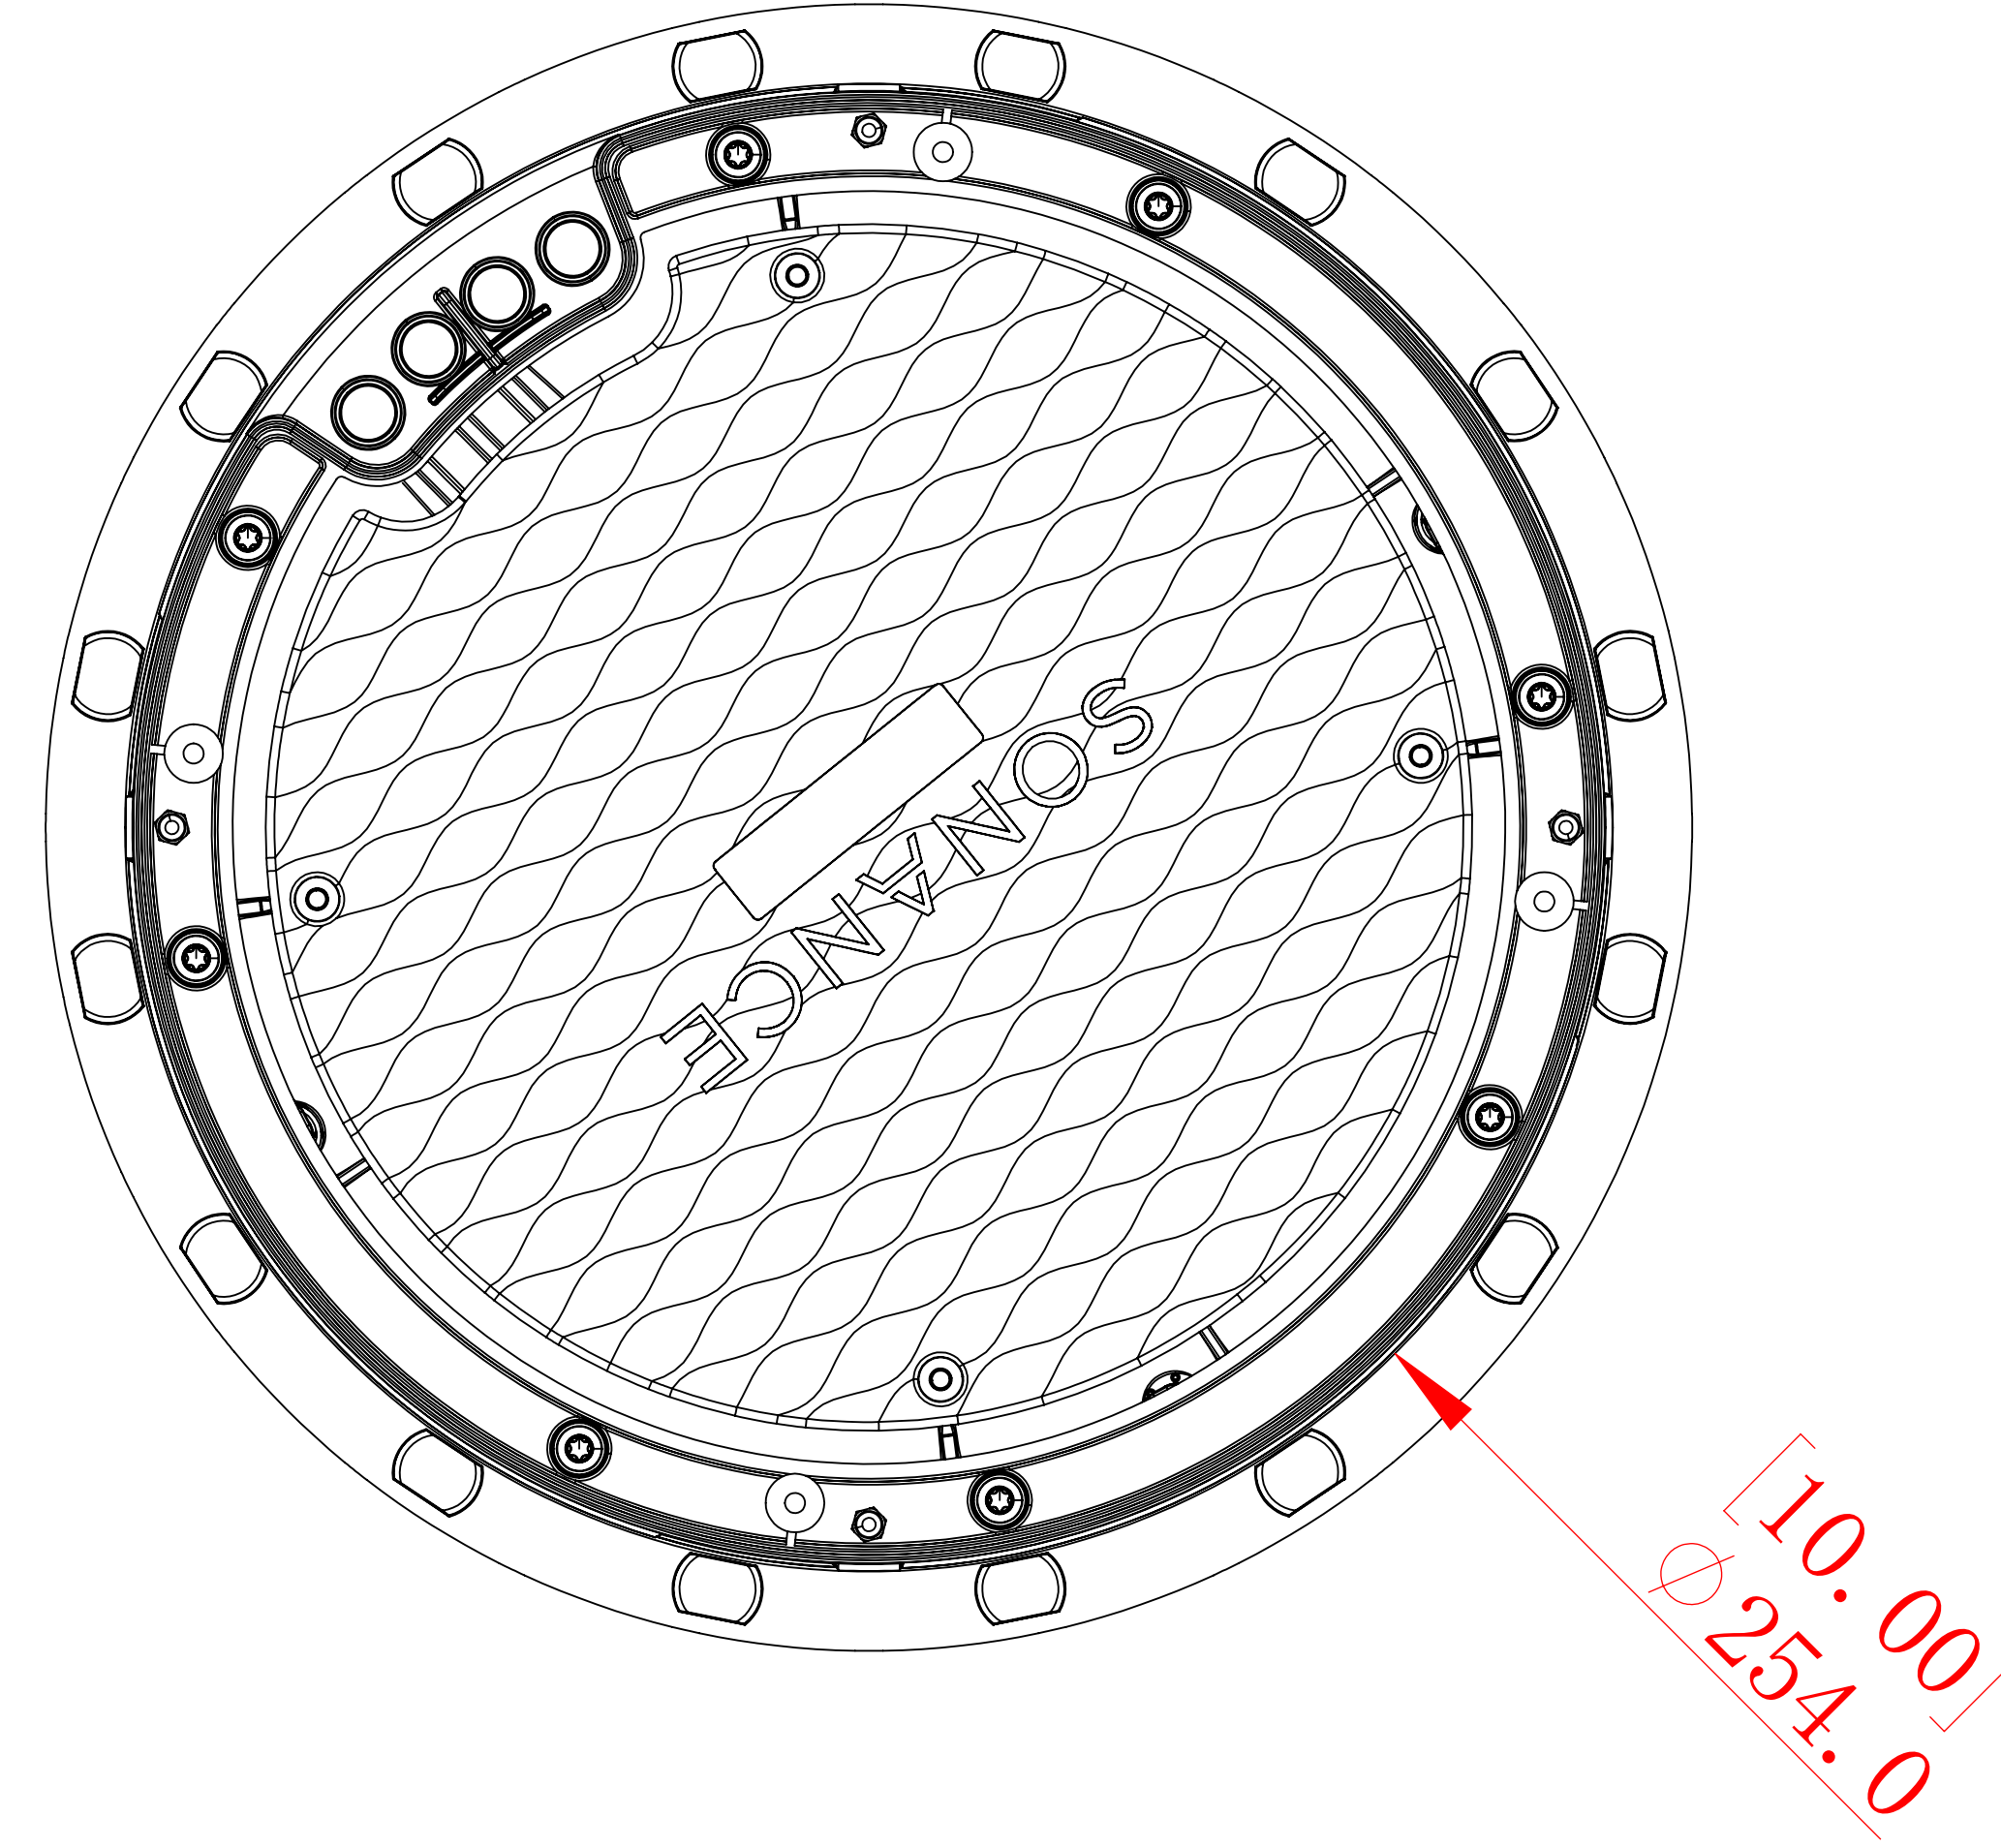

FRONT

BACK / MINIMUM CUTOUT

MOUNTING DEPTH

MICRO TRIM GRILLE

TRIMLESS GRILLE

ISOMETRIC

SONANCE

991 Calle Amanecer, San Clemente, CA.
92673
58800 2-7777 949 492-7777
FAX 949 361-5579
www.sonance.com

VX86R SST

SCALE: 4 : 5
DRAWN BY: Roy
SHEET: 01

DRWN - PART NUMBER

REV.