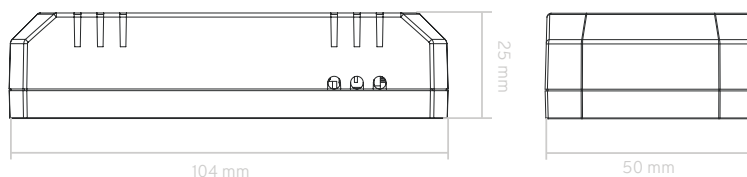

DIMENSIONS

COMPATIBILITY

KASTA AC Ceiling Fan Controller is suitable for use with most AC Ceiling Fans including the following ceiling fan brands and series (but not limited to):

- **Brilliant®:** Tempo Series 4-blade fan Model: #100012
  Tempest Series 4-blade fan Model: #99983/05
- **Clipsal®:** Caloundra Series 4-blade fans Models: #C4HS1300L-WE & #C4HS1300-WE
  Airflow Series 3-blade & 4-blade fans Models: #3HS1200AL-WH & #4HS1200AL-WH
- **Lucci®:** Futura Series 4-blade fan Model: #210860
  AirFusion Sensation Series 4-blade fan Model: #211000
- **Martec®:** Lifestyle Series 4-blade fan Model: #DLS1343W
- **Mercator®:** Caprice Series 4-blade fan Model: #FC250128WH
- **Ventair®:** Royale II Series 4-blade fan Model: #ROY1304WH(DK88)
  Harmony Series 4-blade fan Model: #HAR1204WH