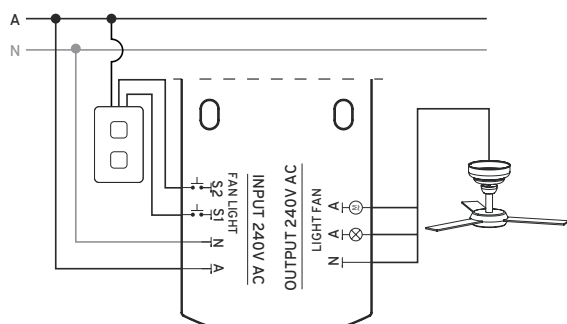

AC Ceiling Fan Controller

KASTA-FC150A

Smart AC ceiling fan controller providing capacitor switched 3-speed control of a fan plus ON/OFF fan light control

FEATURES

- Control of AC powered ceiling fan motors (max. 150W motor load)
- Contains relay for ON/OFF control of fan light (max. 300W load)
- Provides capacitor switching for 3-speed control of fan speed
- 7-wire connection for power, fan, light and momentary switch mechanisms
- Reliable Bluetooth® mesh network connectivity to all KASTA devices
- 8-way multiway control
- Short press on input S1 to toggle fan light, short press on input S2 to toggle fan and fan speed
- Long press on input S2 to cycle through fan speeds (Low>Medium>High, High>Medium>Low)
- Built-in over-voltage and over-current protection
- Supports core KASTA functionality - control devices, groups, scenes, timers and scheduling
- Easily installed in the hangsure bracket under fan canopy
- iOS and Android app setup and control
- 3 year warranty

CONNECTION

SPECIFICATIONS

Power Supply	220-240V a.c. 50Hz
Operating Ambient Temperature	-20 to 40°C
IP Rating	IP20
Physical Connection Type	Fly leads
Wiring Connections	Active, Neutral, Fan Motor, Fan Light, Momentary Mechanisms
Load Output Maximum	Fan: 150W (0.6A) Light: 300W (1.2A)
Load Compatibility	3-speed capacitor switched 240V a.c. ceiling sweep fan motor*, with or without inbuilt light
Housing Material	Polycarbonate (PC)
Standards Complied	AS/NZS 60669.2.1, AS/NZS 60669.1, AS/NZS CISPR 14.1, AS/NZS CISPR 15, AS/NZS 4268