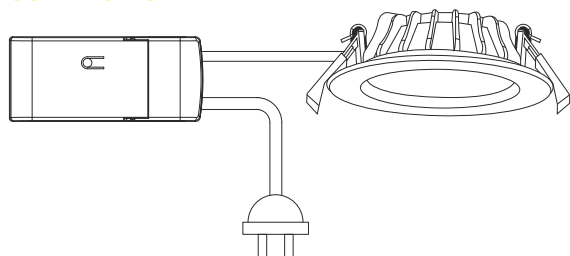

### SPECIFICATIONS

Power Supply	220-240V a.c. 50/60Hz
Operating Ambient Temperature	-20 to 40°C
IP Rating	IP54 (front face)
Connection Type	1.2m Flex & Plug
Input Power	WW/CW: 12W; RGB: 5W
CCT	2700K - 6500K (for White)
CRI	>80
PF	≥0.90
Lumen Output	Warm White: 750-800lm Cool White: 800-850lm
Beam Angle	110°
Trim Colour	White
Optics	Polycarbonate Diffuser
Electrical	Class 2
Dimming Range	2-100%
Hole Cutout Size	Ø90mm
IC Rating	IC
Housing Material	Aluminium, Polycarbonate (PC)
Standards Complied	AS/NZS 60598.2.2, AS/NZS 60695.11.5

### DIMENSIONS