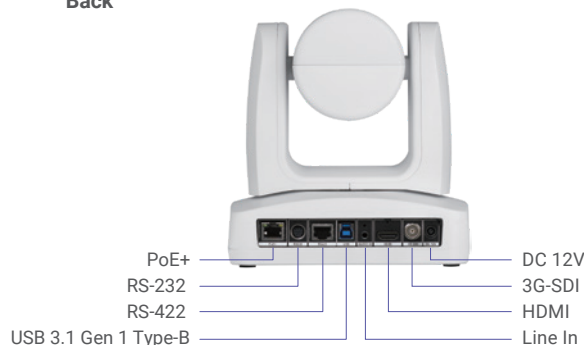

Back

©2024 AVer Information Inc. All rights reserved.
All brand names and logos are trademarks of their respective companies.

Distributor/Dealer