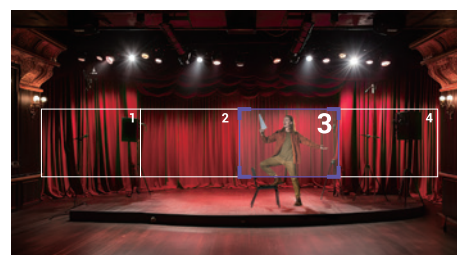

SmartShoot: Your Content Matters

With its built-in SmartShoot functionality, the PTZ211 uses live Human Detection to autonomously maneuver the camera across up to 4 preset zones. The camera remains focused on the presenter, swiftly transitioning between shooting zones as needed, delivering sharp images of both the presenter and their content.