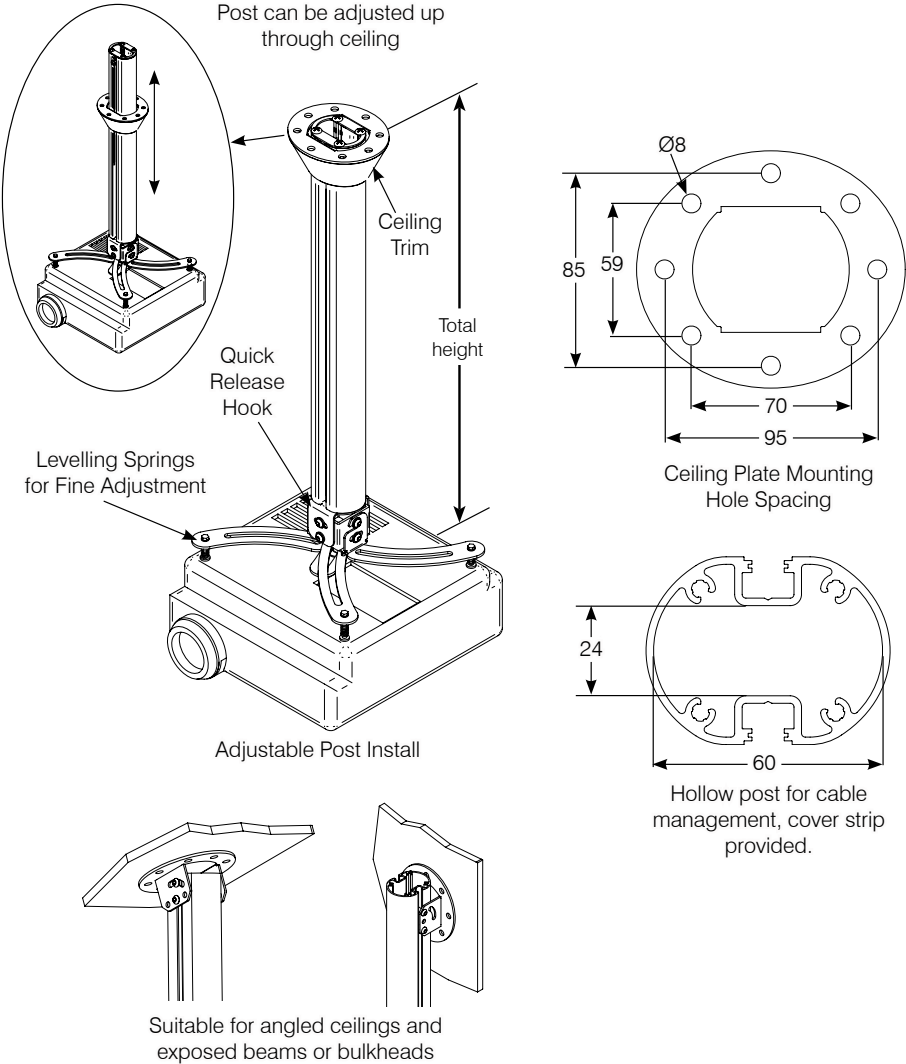

LP Morgan Skyhook - Adjustable Post 2500 to 4000mm

All dimensions in mm

Features:

- Stylish adjustable arms to suit most base-mounted projector models. M3, M4, M5 and M6 set screws provided.
- Ceiling Trim to cover ceiling cut-out and bolts.
- Independently lockable Yaw, Tilt and Pan adjustments.
- Hollow Tube for effective Cable Management.
- Height Adjustable Post may be shortened.
- Standard (3mm thick) Adjustable Arms certified to carry 12 kg maximum.
- Custom Powder Coating available (extra charge)
- Custom Post length available (extra charge)

Name	Total Height	Colour	Product Code	Shipping Size L x W x H (mm)	Weight (kg)
2500mm Post	2500mm	Black	LPM4SKYB2500	2680 x 130 x 80	8
2500mm Post	2500mm	White	LPM4SKYW2500	2680 x 130 x 80	8
3000mm Post	3000mm	Black	LPM4SKYB3000	3180 x 130 x 80	10
3000mm Post	3000mm	White	LPM4SKYW3000	3180 x 130 x 80	10
3500mm Post	3500mm	Black	LPM4SKYB3500	3680 x 130 x 80	12
3500mm Post	3500mm	White	LPM4SKYW3500	3680 x 130 x 80	12
4000mm Post	4000mm	Black	LPM4SKYB4000	4180 x 130 x 80	15
4000mm Post	4000mm	White	LPM4SKYW4000	4180 x 130 x 80	15

Optional retrofit kits:

- Heavy Duty (5mm thick) Adjustable Arms certified to carry 25 kg maximum.
- Heavy Duty Arms available in Standard and Extra Long lengths. (See Direct to Ceiling specification sheet for further details)